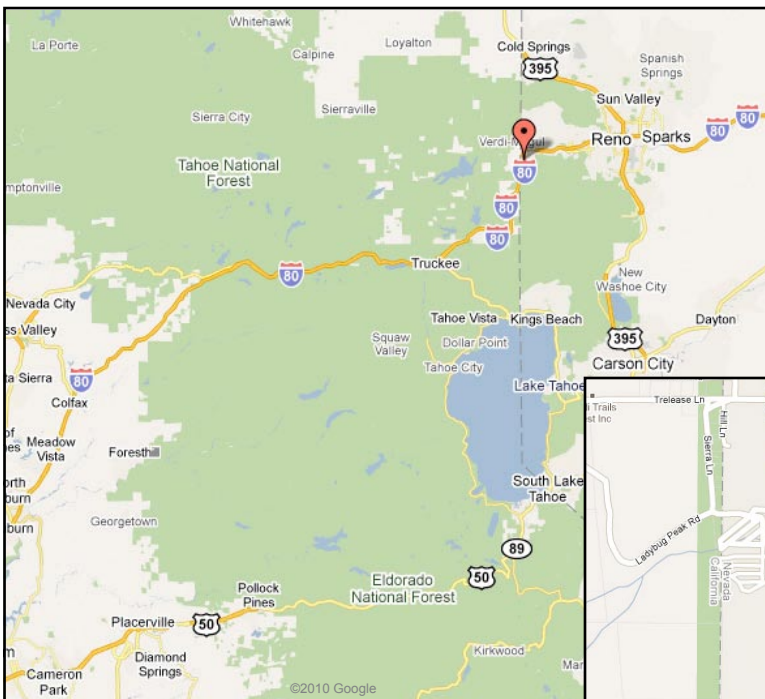

### Location:

South side Interstate 80,  
approx. 1 Mile west of Verdi exit  
**East Facing**

### Viewing Impressions:

**Over 1.4 million views per month**

One of just six boards on this section of the Interstate 80 corridor. This bulletin addresses local traffic between Reno and Truckee (30 minutes) and returning traffic heading to Sacramento, the San Francisco Bay Area, and the other numerous Northern California cities. This unit also reaches the cross country traffic heading west which also makes this an excellent branding board as well as a strong directional unit. This is a high profile unit that would be beneficial to add to any campaign.