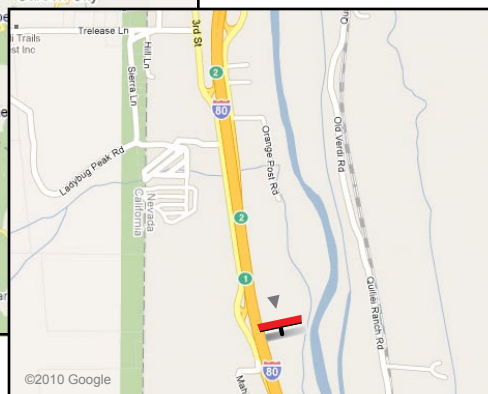

## Board #VC109

I-80 @ VERDI, NV

### Location:

South side Interstate 80,  
approx. 1 Mile west of Verdi exit  
**East Facing**

### Viewing Impressions:

**Over 1.4 million views per month**

One of just six boards on this section of the Interstate 80 corridor. This bulletin addresses local traffic between Reno and Truckee (30 minutes) and returning traffic heading to Sacramento, the San Francisco Bay Area, and the other numerous Northern California cities. This unit also reaches the cross country traffic heading west which also makes this an excellent branding board as well as a strong directional unit. This is a high profile unit that would be beneficial to add to any campaign.